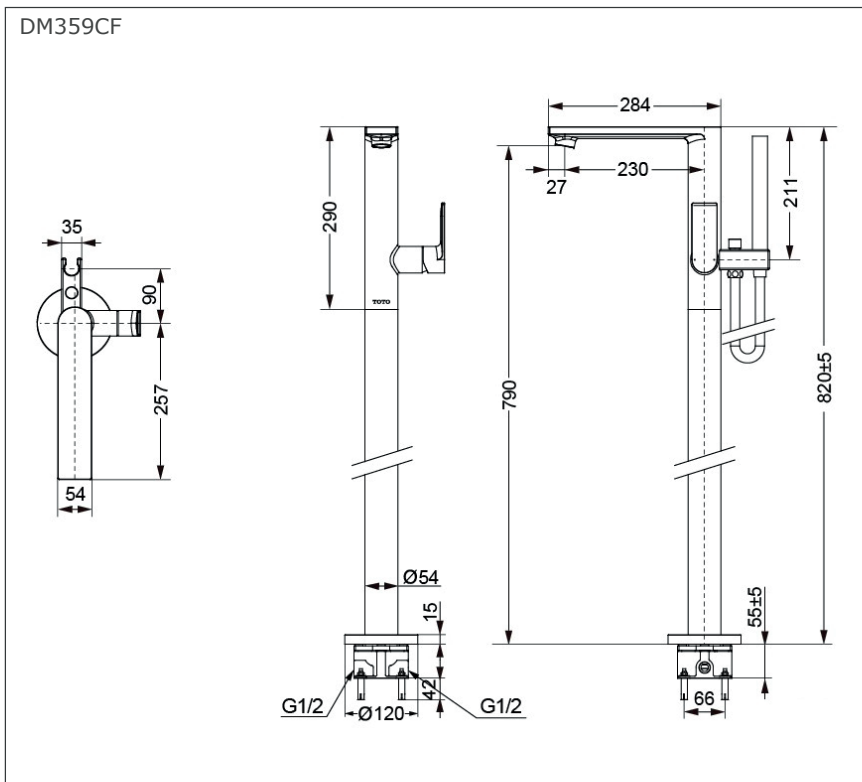

Contemporary Series
Floor Standing Bath and Shower Set

Features

- Contemporary styling
- Smooth operation with lever type

Specifications

Finish : Chrome

Water Pressure : 0.05MPa~0.75MPa

Material : Brass

Parts Description

- **DM359CF**
Floor Standing Bath and Shower Set

Please consult a TOTO representative for details